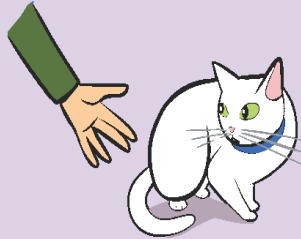

Body Language of Feline Anxiety

Slight crouching

Major crouching

More Subtle Signs of Fear & Anxiety

Dilated Eyes

Ears Turned Back,
Furrowed Brow

Staring,
Focused on Object

Hiding,
Looks Half Asleep

Laying on Side,
Tail Flicking

Hair Raised, Staring,
Ears Turned Back

Walking with Flat Back,
Tail Down, Head Down

Ready to Jump Off Perch

Suddenly Grooming,
Excessive Grooming

For additional Low Stress Handling information, posters, flyers, books, and DVDs, please visit our website at <http://DrSophiaYin.com>