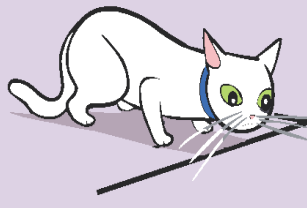

Body Language of Feline Anxiety

Slight crouching

Major crouching

More Subtle Signs of Fear & Anxiety

Dilated Eyes

Ears Turned Back,
Furrowed Brow

Staring,
Focused on Object

Hiding,
Looks Half Asleep

Laying on Side,
Tail Flicking

Hair Raised, Staring,
Ears Turned Back

Walking with Flat Back,
Tail Down, Head Down

Ready to Jump Off Perch

Suddenly Grooming,
Excessive Grooming

For additional Low Stress Handling information, posters, flyers, books, and DVDs, please visit our website at <http://DrSophiaYin.com>