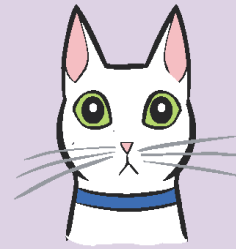

Body Language of Feline Anxiety

Slight crouching

Major crouching

More Subtle Signs of Fear & Anxiety

Dilated Eyes

Ears Turned Back,
Furrowed Brow

Staring,
Focused on Object

Hiding,
Looks Half Asleep

Laying on Side,
Tail Flicking

Hair Raised, Staring,
Ears Turned Back

Walking with Flat Back,
Tail Down, Head Down

Ready to Jump Off Perch

Suddenly Grooming,
Excessive Grooming

For additional Low Stress Handling information, posters, flyers, books, and DVDs, please visit our website at <http://DrSophiaYin.com>