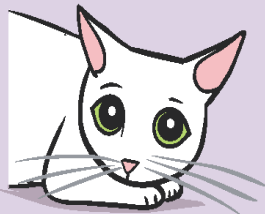

Body Language of Feline Anxiety

Slight crouching

Major crouching

More Subtle Signs of Fear & Anxiety

Dilated Eyes

Ears Turned Back,
Furrowed Brow

Staring,
Focused on Object

Hiding,
Looks Half Asleep

Laying on Side,
Tail Flicking

Hair Raised, Staring,
Ears Turned Back

Walking with Flat Back,
Tail Down, Head Down

Ready to Jump Off Perch

Suddenly Grooming,
Excessive Grooming

For additional Low Stress Handling information, posters, flyers, books, and DVDs, please visit our website at <http://DrSophiaYin.com>