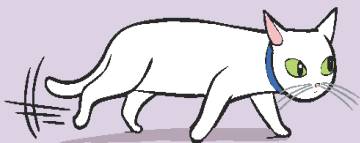

Body Language of Feline Anxiety

Slight crouching

Major crouching

More Subtle Signs of Fear & Anxiety

Dilated Eyes

Ears Turned Back,
Furrowed Brow

Staring,
Focused on Object

Hiding,
Looks Half Asleep

Laying on Side,
Tail Flicking

Hair Raised, Staring,
Ears Turned Back

Walking with Flat Back,
Tail Down, Head Down

Ready to Jump Off Perch

Suddenly Grooming,
Excessive Grooming

For additional Low Stress Handling information, posters, flyers, books, and DVDs, please visit our website at <http://DrSophiaYin.com>